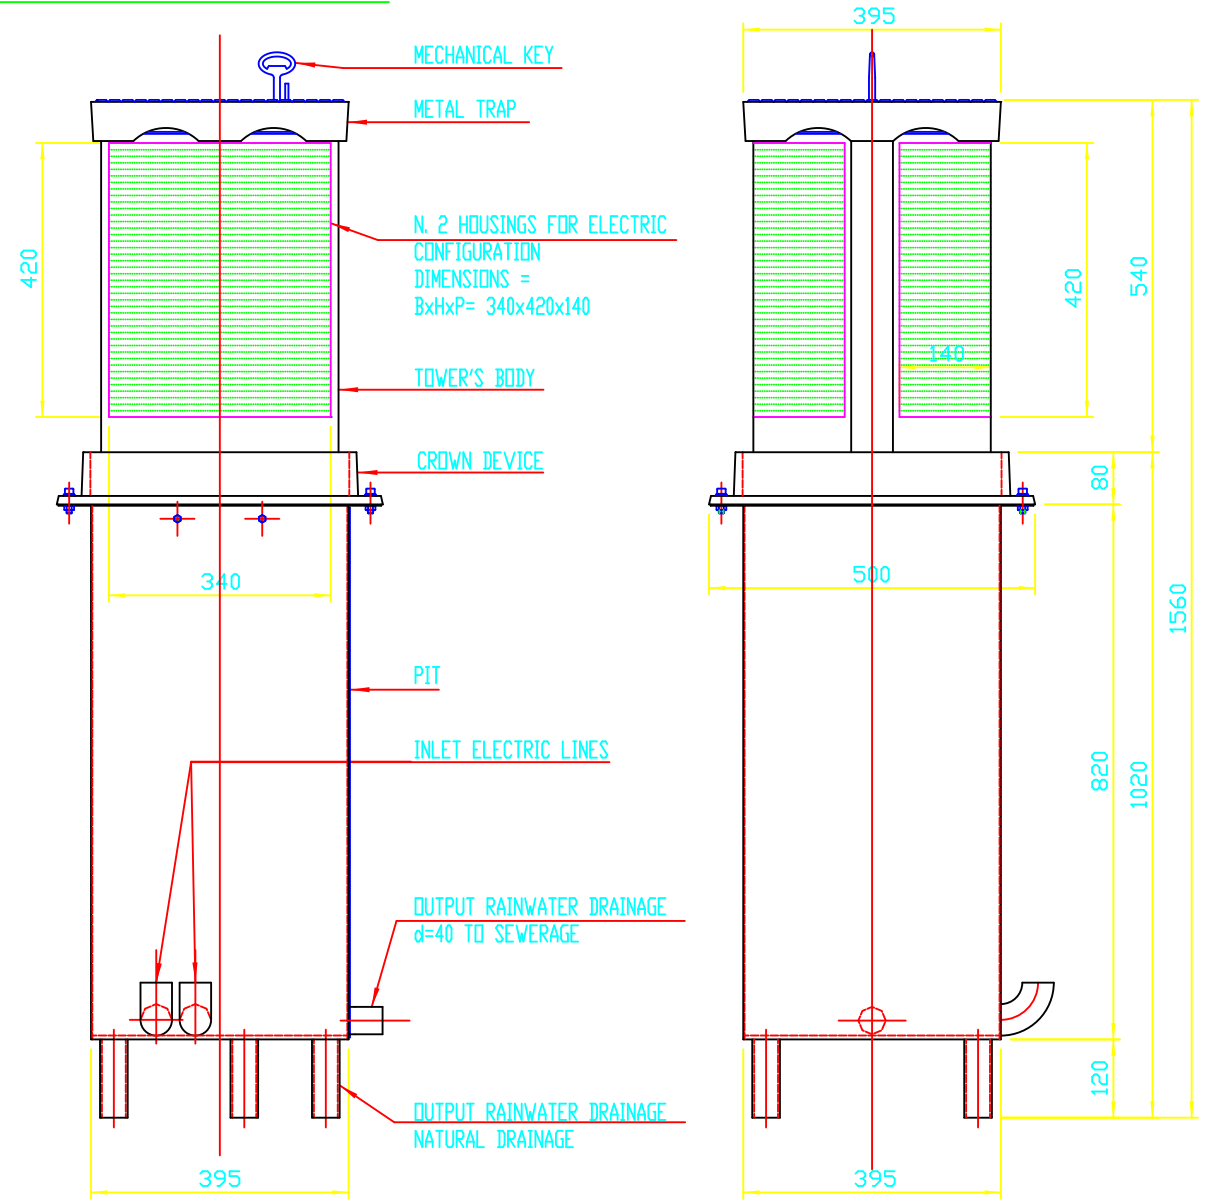

RETRACTABLE STRUCTURE

DIS. B4040-50\_003-EN

GENERAL SCHEMA

MEASURES in mm

**PILOMAT®**

Via Zanica, 17/P - 24050 Grassobbio (BG)  
Tel.035 297220 - Fax.035 297094