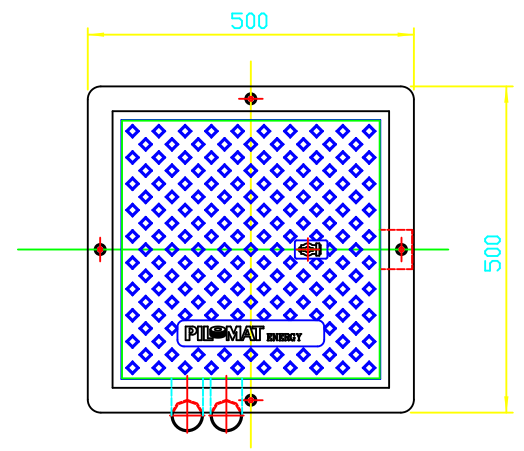

RETRACTABLE STRUCTURE

DIS. B4040-50\_003-EN

GENERAL SCHEMA

MEASURES in mm

**PILOMAT®**

Via Zanica, 17/P - 24050 Grassobbio (BG)  
Tel.035 297220 - Fax.035 297094